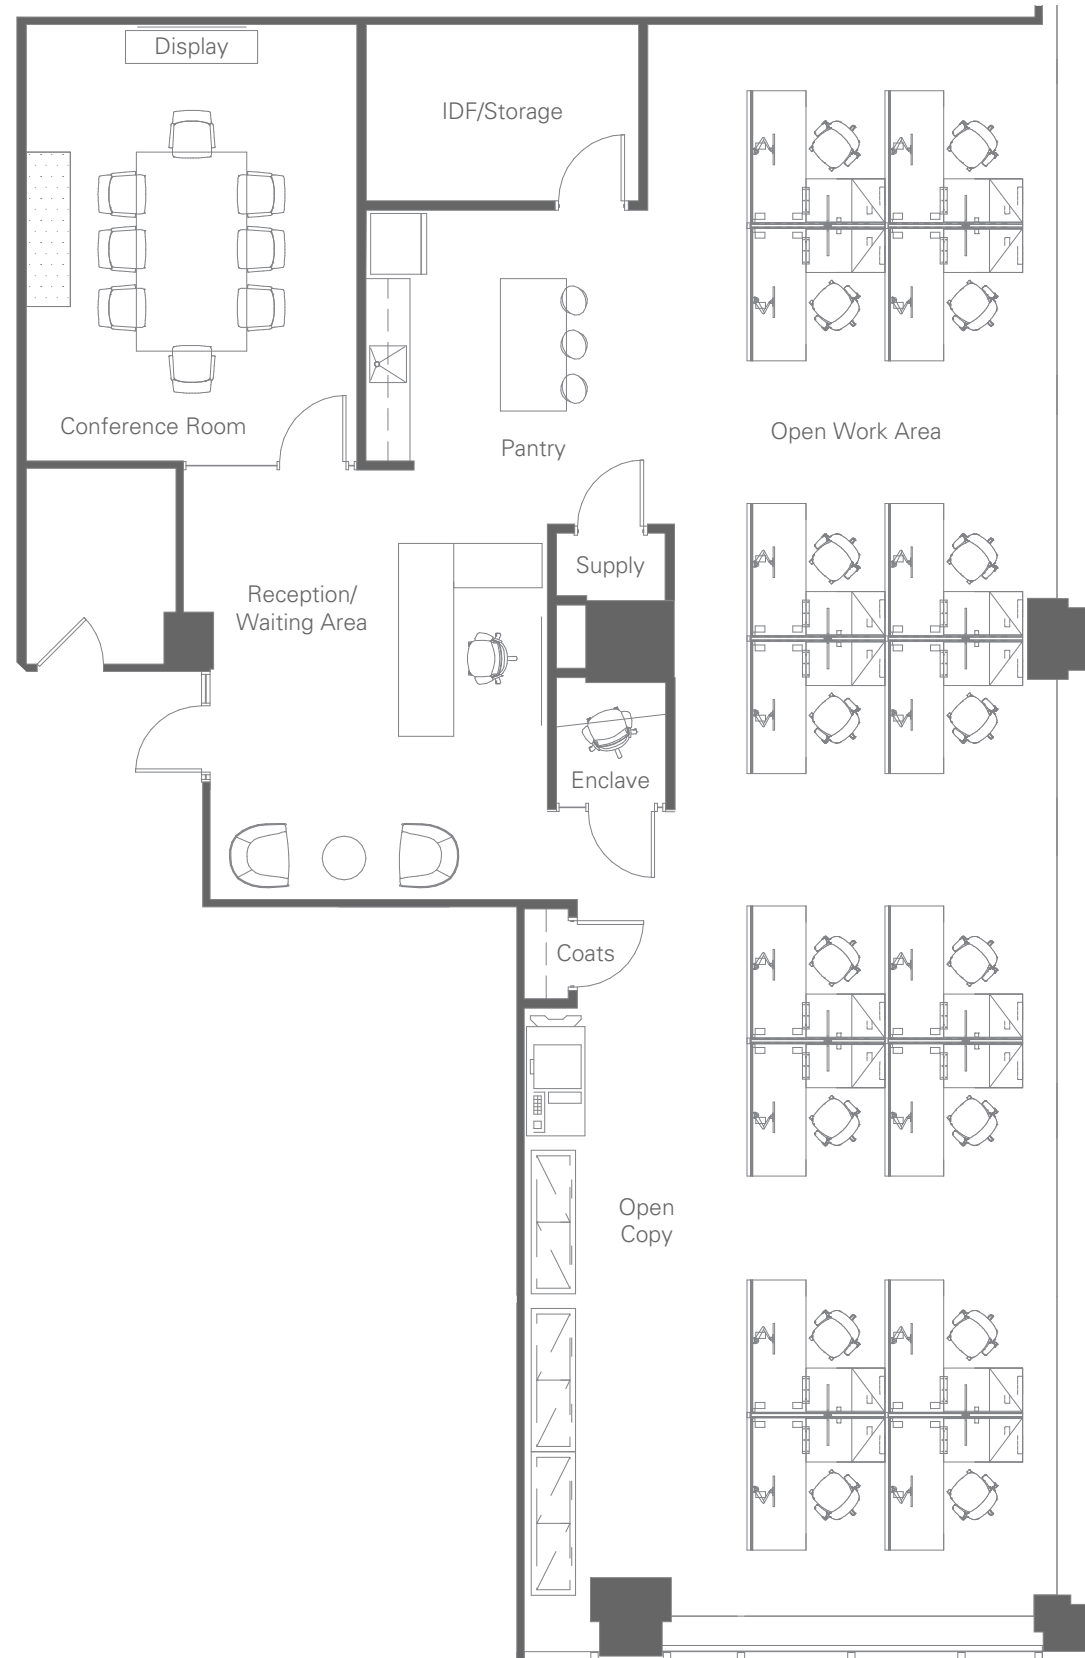

2000MKT

Sixth Floor | Suite 620 Option A

3,456 RSF

East Suite	Plan Size (Sf)	Quantity
6 x 6 Workstation	36	16
Conference Room	221	1
Town Center Pantry	120	1
IDF/Storage	77	1
Telephone	60	1
Open Copy	46	1
Receptionist	48	1

Total Staff: 17 / 203 RSF Per Person

2000MKT

Sixth Floor | Suite 620 Option B

3,456 RSF

East Suite	Plan Size (Sf)	Quantity
Office A	156	1
Office B	108	1
6 x 6 Workstation	36	12
Conference Room	221	1
Town Center Pantry	120	1
IDF/Storage	77	1
Telephone	60	1
Open Copy	36	1
Receptionist	48	1
Total Staff:	14 / 230 RSF Per Person	